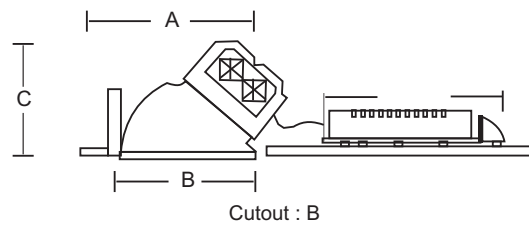

Zain

Characteristics / Material

Body : Reflector is fitted into the frame with 'quick-fix' mounting arrangement. Frame is fabricated from CRCA MS sheet and epoxy powder coated white. Epoxy powder coated frame ensure corrosion free life.

Zain : Scientifically designed highly polished & asymmetrical anodized aluminum reflector creates a controlled light beam for illuminating vertical surface, ideal for shelving and wall lumens, leading to substantial savings in energy cost and excellent ambient conditions.

Daira : Scientifically designed matt finish anodized aluminum reflector for efficient glare free illumination.

Installation / Mounting

Two nos. spring-loaded clamps provided for mounting down lighter in false ceilings.

Easy installation and maintenance can be carried out from below. Lamp fitment/removal from holder requires horizontal movement of the lamp. Ballast part is mounted in another part of fixture and connected to fixture with cable under flexible pipe covering.

Applications : Fixture is specially designed for residential and commercial use like in modern lobbies, hotels, shopping complexes, hospitals, reception areas and other commercial establishments with false ceilings for energy efficient and aesthetic lighting.

Specifications

To specify state :
Recessed wall washer down light is available with single or twin 13 watt / 18 watt / 26 watt lamp options.
As Glitz Zain / Daira

Daira