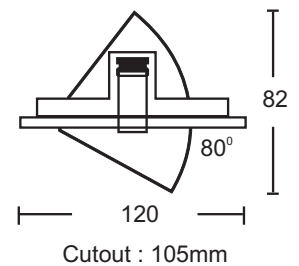

#### Features / Material / Finish

- Body :** Aluminum die-cast metal frame with choice of color / finish – white and silver.
- Shape :** Fixture is with 70° adjustable tilt and 355° rotation, which allows light to be in all the directions.
- Lamp :** Low voltage 12 volt 20 watt / 35 watt / 50 watt lamp with suitable transformer.
- Holder :** Floating 20 cm, lead premium quality holders with terminal block to last long.
- Installation :** Quick and easy installation with spring clips.

#### Features / Material / Finish

- Body :** Aluminum die-cast metal frame with choice of color / finish – white and silver.
- Shape :** Fixture is with 80° adjustable tilt, for wall wash effect.
- Lamp :** Low voltage 12 volt 20 watt / 35 watt / 50 watt lamp with suitable transformer.
- Holder :** Floating 20 cm, lead premium quality holders with terminal block to last long.
- Installation :** Quick and easy installation with spring clips.