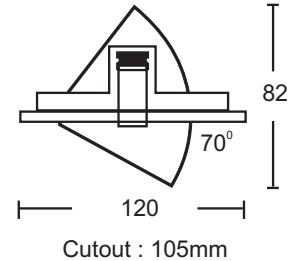

#### Features / Material / Finish

- Body :** Aluminum die-cast metal frame with choice of color / finish – white and silver.
- Shape :** Fixture is with 70° adjustable tilt and 355° rotation, which allows light to be in all the directions.
- Lamp :** Low voltage 12 volt 20 watt / 35 watt / 50 watt lamp with suitable transformer.
- Holder :** Floating 20 cm, lead premium quality holders with terminal block to last long.
- Installation :** Quick and easy installation with spring clips.

#### Features / Material / Finish

- Body :** Aluminum die-cast metal frame with choice of color / finish – white and silver.
- Shape :** Fixture is with 80° adjustable tilt, for wall wash effect.
- Lamp :** Low voltage 12 volt 20 watt / 35 watt / 50 watt lamp with suitable transformer.
- Holder :** Floating 20 cm, lead premium quality holders with terminal block to last long.
- Installation :** Quick and easy installation with spring clips.