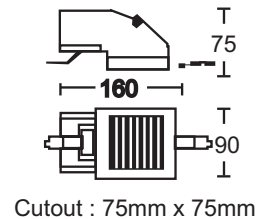

Recessed Halogen Down Lights

Fabio, Seana & Haden

An exclusive range of halogen down lights

Features / Material / Finish

- Body :** Made of MS sheet with anti-corrosion powder coat of color / finish – white.
- Shape :** Fixed square body with removable internal frosted glass diffuser.
- Lamp :** Low voltage 12 volt 20 watt lamp with suitable electronic transformer.
- Holder :** Fixed 20 cm, lead premium quality holders with three-pole terminal block with earth wire to last long.
- Installation :** Quick and easy installation with two retaining spring clips for any thickness of ceiling from 2 mm to 25 mm.

Fabio

Features / Material / Finish

- Body :** Made of MS sheet with anti-corrosion powder coat of color / finish – white.
- Shape :** Fixed square body with removable front face frosted glass diffuser.
- Lamp :** Low voltage 12 volt 20 watt / 35 watt / 50 watt lamp with suitable transformer.
- Holder :** Fixed 20 cm, lead premium quality holders with three-pole terminal block with earth wire to last long.
- Installation :** Quick and easy installation with two retaining spring clips for any thickness of ceiling from 2 mm to 25 mm.

Seana

Features / Material / Finish

- Body :** Aluminum sheet metal frame with choice of color / finish – white and silver.
- Shape :** Fixture is drum shape and same fixture can be use for recess and surface mounting as per application requires.
- Lamp :** Low voltage 12 volt 20 watt Halostar lamp with suitable transformer.
- Holder :** Fix 20 cm, lead premium quality holders with terminal block to last long.
- Installation :** Quick and easy installation with screw at spine in surface option and for recess installation steel clips are there to fit in ceiling.