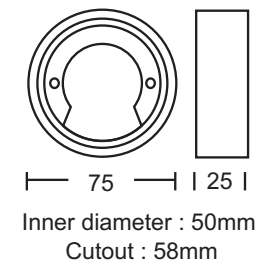

Recessed Halogen Down Lights

Fabio, Seana & Haden

An exclusive range of halogen down lights

Features / Material / Finish

- Body :** Made of MS sheet with anti-corrosion powder coat of color / finish – white.
- Shape :** Fixed square body with removable internal frosted glass diffuser.
- Lamp :** Low voltage 12 volt 20 watt lamp with suitable electronic transformer.
- Holder :** Fixed 20 cm, lead premium quality holders with three-pole terminal block with earth wire to last long.
- Installation :** Quick and easy installation with two retaining spring clips for any thickness of ceiling from 2 mm to 25 mm.

Fabio

Features / Material / Finish

- Body :** Made of MS sheet with anti-corrosion powder coat of color / finish – white.
- Shape :** Fixed square body with removable front face frosted glass diffuser.
- Lamp :** Low voltage 12 volt 20 watt / 35 watt / 50 watt lamp with suitable transformer.
- Holder :** Fixed 20 cm, lead premium quality holders with three-pole terminal block with earth wire to last long.
- Installation :** Quick and easy installation with two retaining spring clips for any thickness of ceiling from 2 mm to 25 mm.

Seana

Features / Material / Finish

- Body :** Aluminum sheet metal frame with choice of color / finish – white and silver.
- Shape :** Fixture is drum shape and same fixture can be use for recess and surface mounting as per application requires.
- Lamp :** Low voltage 12 volt 20 watt Halostar lamp with suitable transformer.
- Holder :** Fix 20 cm, lead premium quality holders with terminal block to last long.
- Installation :** Quick and easy installation with screw at spine in surface option and for recess installation steel clips are there to fit in ceiling.