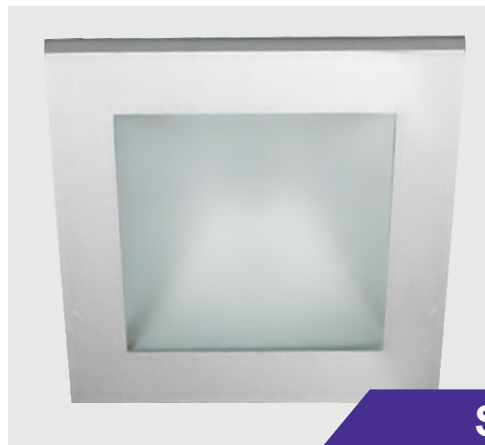

Recessed Halogen Down Lights

Fabio, Seana & Haden

An exclusive range of halogen down lights

Features / Material / Finish

- Body :** Made of MS sheet with anti-corrosion powder coat of color / finish – white.
- Shape :** Fixed square body with removable internal frosted glass diffuser.
- Lamp :** Low voltage 12 volt 20 watt lamp with suitable electronic transformer.
- Holder :** Fixed 20 cm, lead premium quality holders with three-pole terminal block with earth wire to last long.
- Installation :** Quick and easy installation with two retaining spring clips for any thickness of ceiling from 2 mm to 25 mm.

Fabio

Features / Material / Finish

- Body :** Made of MS sheet with anti-corrosion powder coat of color / finish – white.
- Shape :** Fixed square body with removable front face frosted glass diffuser.
- Lamp :** Low voltage 12 volt 20 watt / 35 watt / 50 watt lamp with suitable transformer.
- Holder :** Fixed 20 cm, lead premium quality holders with three-pole terminal block with earth wire to last long.
- Installation :** Quick and easy installation with two retaining spring clips for any thickness of ceiling from 2 mm to 25 mm.

Seana

Features / Material / Finish

- Body :** Aluminum sheet metal frame with choice of color / finish – white and silver.
- Shape :** Fixture is drum shape and same fixture can be use for recess and surface mounting as per application requires.
- Lamp :** Low voltage 12 volt 20 watt Halostar lamp with suitable transformer.
- Holder :** Fix 20 cm, lead premium quality holders with terminal block to last long.
- Installation :** Quick and easy installation with screw at spine in surface option and for recess installation steel clips are there to fit in ceiling.