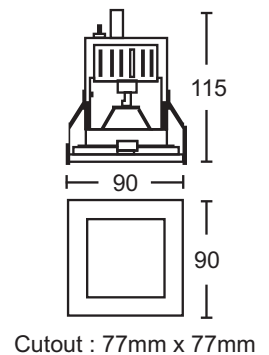

Recessed Halogen Down Lights

Fabio, Seana & Haden

An exclusive range of halogen down lights

Features / Material / Finish

- Body :** Made of MS sheet with anti-corrosion powder coat of color / finish – white.
- Shape :** Fixed square body with removable internal frosted glass diffuser.
- Lamp :** Low voltage 12 volt 20 watt lamp with suitable electronic transformer.
- Holder :** Fixed 20 cm, lead premium quality holders with three-pole terminal block with earth wire to last long.
- Installation :** Quick and easy installation with two retaining spring clips for any thickness of ceiling from 2 mm to 25 mm.

Fabio

Features / Material / Finish

- Body :** Made of MS sheet with anti-corrosion powder coat of color / finish – white.
- Shape :** Fixed square body with removable front face frosted glass diffuser.
- Lamp :** Low voltage 12 volt 20 watt / 35 watt / 50 watt lamp with suitable transformer.
- Holder :** Fixed 20 cm, lead premium quality holders with three-pole terminal block with earth wire to last long.
- Installation :** Quick and easy installation with two retaining spring clips for any thickness of ceiling from 2 mm to 25 mm.

Seana

Features / Material / Finish

- Body :** Aluminum sheet metal frame with choice of color / finish – white and silver.
- Shape :** Fixture is drum shape and same fixture can be use for recess and surface mounting as per application requires.
- Lamp :** Low voltage 12 volt 20 watt Halostar lamp with suitable transformer.
- Holder :** Fix 20 cm, lead premium quality holders with terminal block to last long.
- Installation :** Quick and easy installation with screw at spine in surface option and for recess installation steel clips are there to fit in ceiling.