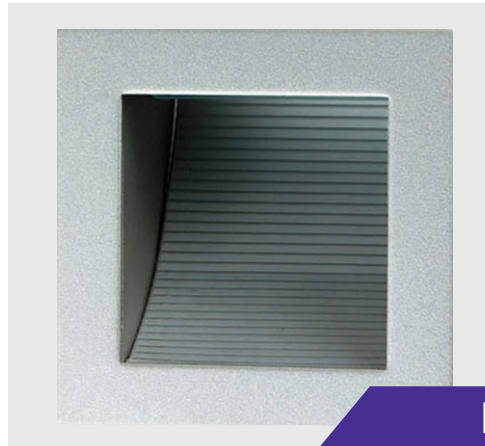

Recessed Halogen Down Lights

Fabio, Seana & Haden

An exclusive range of halogen down lights

Features / Material / Finish

- Body :** Made of MS sheet with anti-corrosion powder coat of color / finish – white.
- Shape :** Fixed square body with removable internal frosted glass diffuser.
- Lamp :** Low voltage 12 volt 20 watt lamp with suitable electronic transformer.
- Holder :** Fixed 20 cm, lead premium quality holders with three-pole terminal block with earth wire to last long.
- Installation :** Quick and easy installation with two retaining spring clips for any thickness of ceiling from 2 mm to 25 mm.

Fabio

Features / Material / Finish

- Body :** Made of MS sheet with anti-corrosion powder coat of color / finish – white.
- Shape :** Fixed square body with removable front face frosted glass diffuser.
- Lamp :** Low voltage 12 volt 20 watt / 35 watt / 50 watt lamp with suitable transformer.
- Holder :** Fixed 20 cm, lead premium quality holders with three-pole terminal block with earth wire to last long.
- Installation :** Quick and easy installation with two retaining spring clips for any thickness of ceiling from 2 mm to 25 mm.

Seana

Features / Material / Finish

- Body :** Aluminum sheet metal frame with choice of color / finish – white and silver.
- Shape :** Fixture is drum shape and same fixture can be use for recess and surface mounting as per application requires.
- Lamp :** Low voltage 12 volt 20 watt Halostar lamp with suitable transformer.
- Holder :** Fix 20 cm, lead premium quality holders with terminal block to last long.
- Installation :** Quick and easy installation with screw at spine in surface option and for recess installation steel clips are there to fit in ceiling.